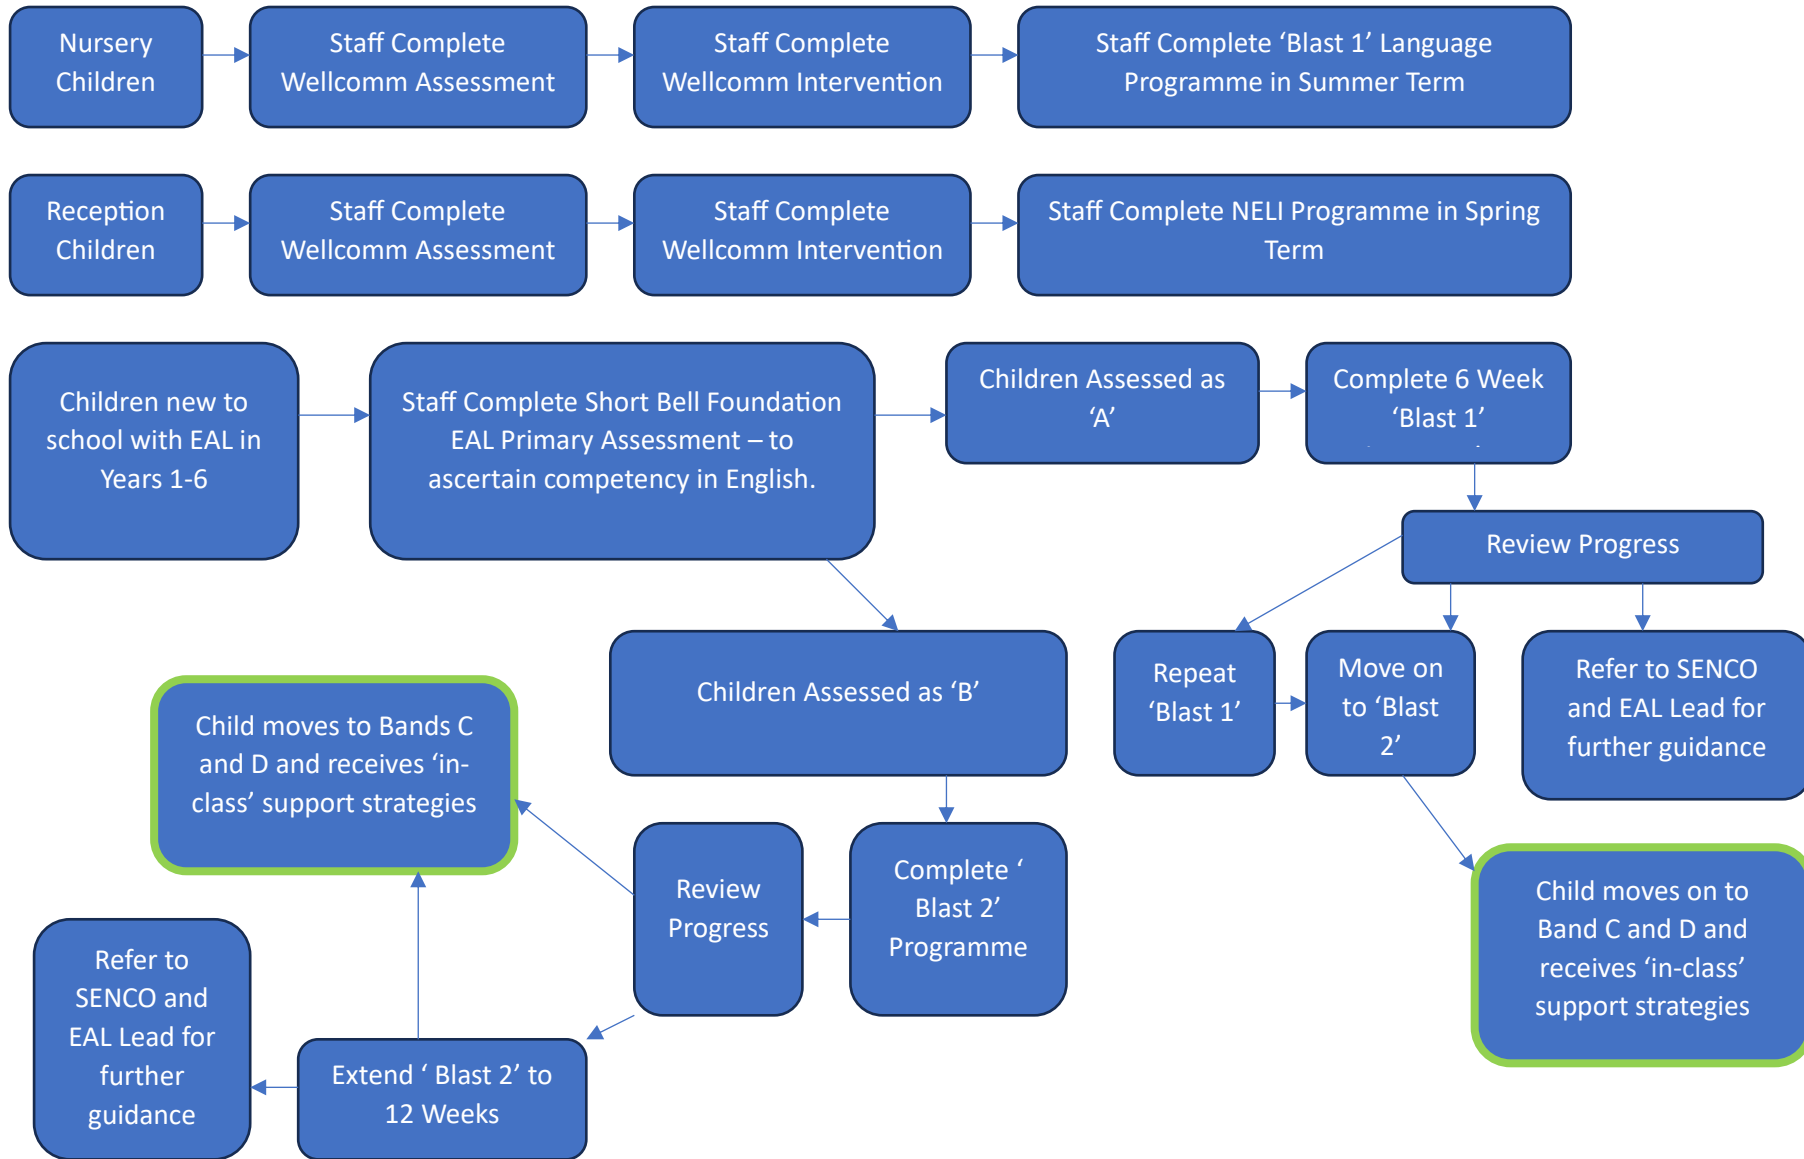

Southfields Community Primary School Multilingual Learners (EAL) Identification and Support Pathway

**Boxes in green indicate an 'end' point.